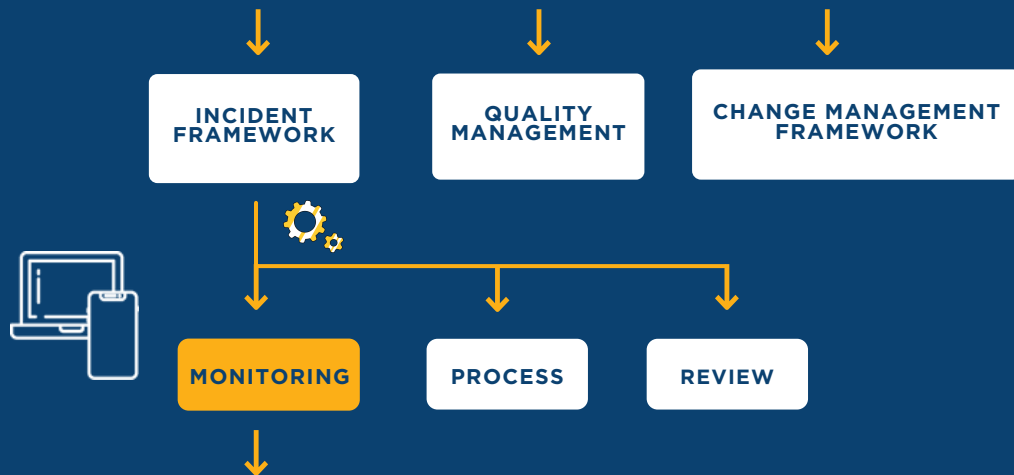

2x12x7 SAP SERVICE MODELL

2-SHIFT-MODEL: 12 HOURS FROM NZ AND 12 FROM D

APPLICATION MANAGEMENT SERVICE

SYSTEM / PROCESSES & DATA HEALTH